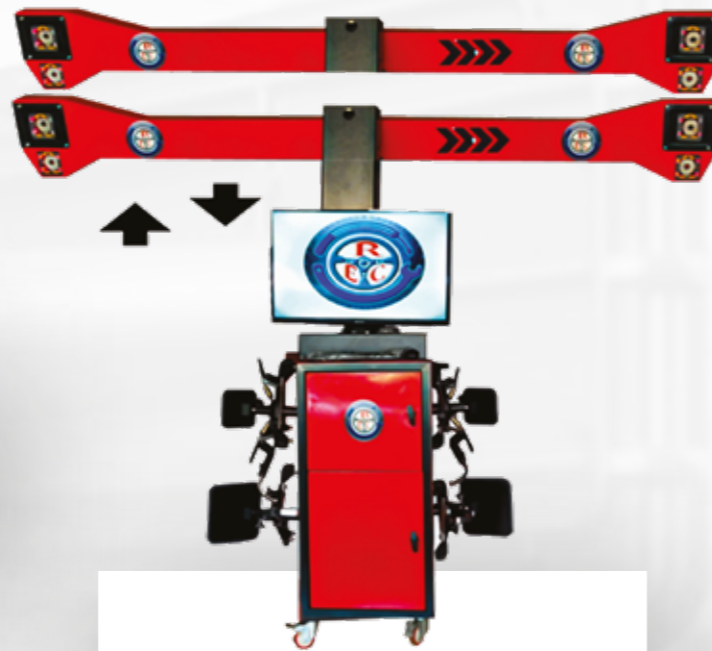

# 3D WHEEL ALIGNERS

**WA100 / WA200**

**WA400 / WA400AT**

| DESCRIPTION/MODEL | WA100             | WA200             | WA400                     | WA400D                    | WA400AT                   |
|-------------------|-------------------|-------------------|---------------------------|---------------------------|---------------------------|
| NO. OF STROBES    | 2                 | 2                 | 4                         | 4                         | 4                         |
| TARGETS           | STANDARD          | HD                | HD                        | HD                        | HD                        |
| CLAMPS            | UNIVERSAL         | UNIVERSAL         | SPIDER CLAMPS + UNIVERSAL | SPIDER CLAMPS + UNIVERSAL | SPIDER CLAMPS + UNIVERSAL |
| TURN PLATES       | STANDARD          | STANDARD          | LARGER                    | LARGER                    | LARGER                    |
| CABIN             | FIXED TO THE BEAM | FIXED TO THE BEAM | PREMIUM WITH WHEELS       | PREMIUM WITH WHEELS       | PREMIUM WITH WHEELS       |
| MONITOR           | 24" TV            | 24" TV            | 32" TV                    | 32" TV                    | 32" TV                    |

## TYRE SHOP EQUIPMENTS

### 3D WHEEL ALIGNERS